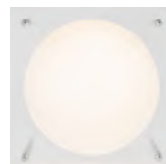

Name	Lớp
Size	Big rectangle
SKU	ACF0073-NRTL
Dimensions	L10.04" x W9.45" x H23.62" inches
Materials	Casted acrylic, stainless steel, matte opal glass
Colors	See casted acrylic colors on the right >>>
Light bulb	E26 G45 LED (1pc included) <i>Included light bulb is warm white (3000 Kelvin) for all Lớp, only Lớp in BLue Acrylic come with a red bulb light. Supplied bulb light is not covered by warranty.</i>
Cable length	73.6" inches
Switch	in-line on/off hand switch
Plug	Polarized two pins, type A
Certifications	UL 153 CSA C22.2 No. 250.4
Net weight	11.7 lbs
Gross weight	20.9 lbs
Packaging	L15.35" x W13.39" x H27.56" inches
Country of origin	Vietnam

Clear