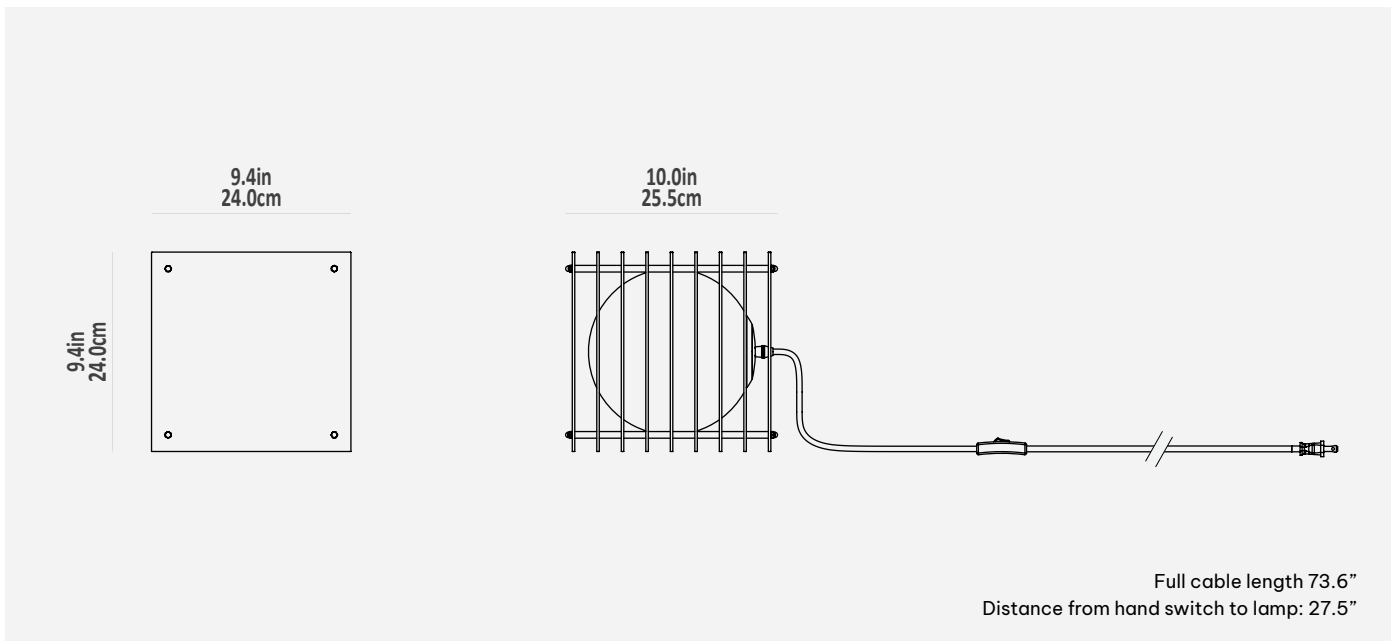

Full cable length 73.6"
Distance from hand switch to lamp: 27.5"

Name	Lớp
Size	Small square
SKU	ACT0202-NRTL
Dimensions	L7.68" x W7.09" x H7.09" inches
Materials	Casted acrylic, stainless steel, matte opal glass
Colors	See casted acrylic colors on the right >>>
Light bulb	E26 G45 LED (1pc included) <i>Included light bulb is warm white (3000 Kelvin) for all Lớp. only Lớp in BLue Acrylic come with a red bulb light. Supplied bulb light is not covered by warranty.</i>
Cable length	73.6" inches
Switch	in-line on/off hand switch
Plug	Polarized two pins, type A
Certifications	UL 153 CSA C22.2 No. 250.4
Net weight	3.3 lbs
Gross weight	7.7 lbs
Packaging	L10.63" x W10.63" x H12.4" inches
Country of origin	Vietnam

Name	Lớp
Size	Big square
SKU	ACT0219-NRTL
Dimensions	L10.04" x W9.45" x H9.45" inches
Materials	Casted acrylic, stainless steel, matte opal glass
Colors	See casted acrylic colors on the right >>>
Light bulb	E26 G45 LED (1pc included) <i>Included light bulb is warm white (3000 Kelvin) for all Lớp, only Lớp in BLue Acrylic come with a red bulb light. Supplied bulb light is not covered by warranty.</i>
Cable length	73.6" inches
Switch	in-line on/off hand switch
Plug	Polarized two pins, type A
Certifications	UL 153 CSA C22.2 No. 250.4
Net weight	5.3 lbs
Gross weight	11.5 lbs
Packaging	L13.39" x W13.39" x H15.75" inches
Country of origin	Vietnam