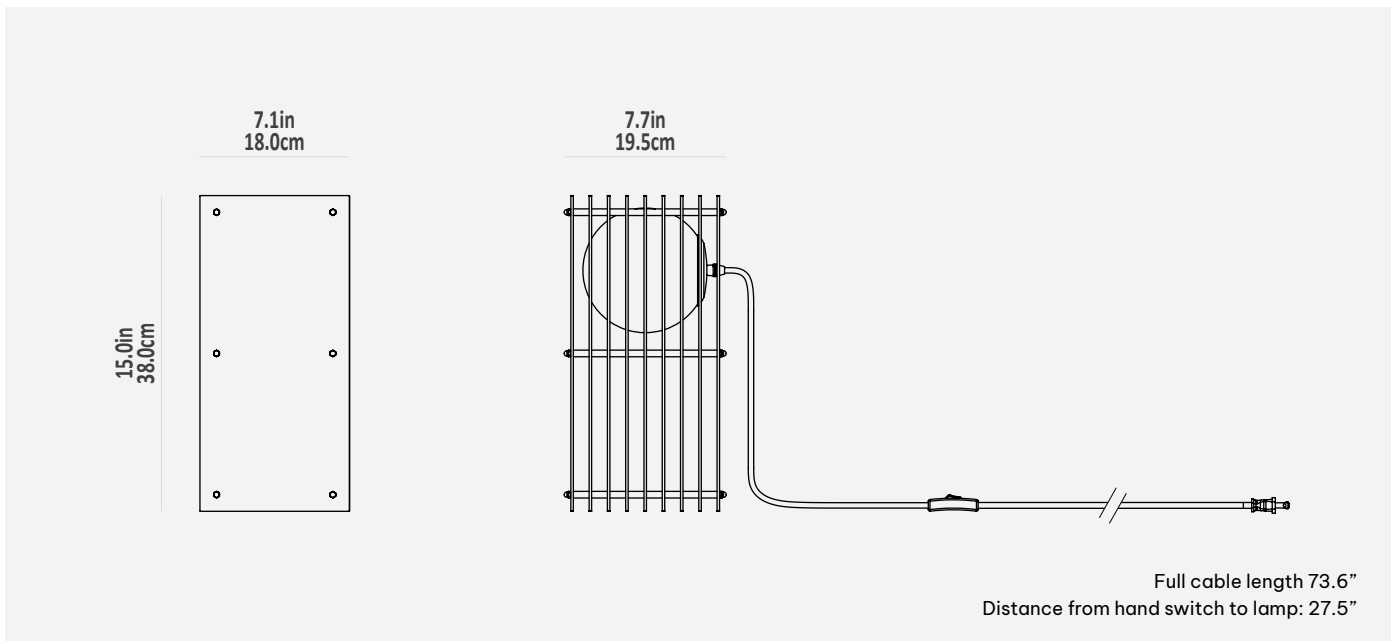

Name	Lớp
Size	Big square
SKU	ACT0219-NRTL
Dimensions	L10.04" x W9.45" x H9.45" inches
Materials	Casted acrylic, stainless steel, matte opal glass
Colors	See casted acrylic colors on the right >>>
Light bulb	E26 G45 LED (1pc included) <i>Included light bulb is warm white (3000 Kelvin) for all Lớp, only Lớp in BLue Acrylic come with a red bulb light. Supplied bulb light is not covered by warranty.</i>
Cable length	73.6" inches
Switch	in-line on/off hand switch
Plug	Polarized two pins, type A
Certifications	UL 153 CSA C22.2 No. 250.4
Net weight	5.3 lbs
Gross weight	11.5 lbs
Packaging	L13.39" x W13.39" x H15.75" inches
Country of origin	Vietnam

Name	Lớp
Size	Small rectangle
SKU	ACT0203-NRTL
Dimensions	L7.68" x W7.09" x H14.96" inches
Materials	Casted acrylic, stainless steel, matte opal glass
Colors	See casted acrylic colors on the right >>>
Light bulb	E26 G45 LED (1pc included) <i>Included light bulb is warm white (3000 Kelvin) for all Lớp. only Lớp in BLue Acrylic come with a red bulb light. Supplied bulb light is not covered by warranty.</i>
Cable length	73.6" inches
Switch	in-line on/off hand switch
Plug	Polarized two pins, type A
Certifications	UL 153 CSA C22.2 No. 250.4
Net weight	6.2 lbs
Gross weight	12.6 lbs
Packaging	L12.99" x W11.02" x H19.69" inches
Country of origin	Vietnam