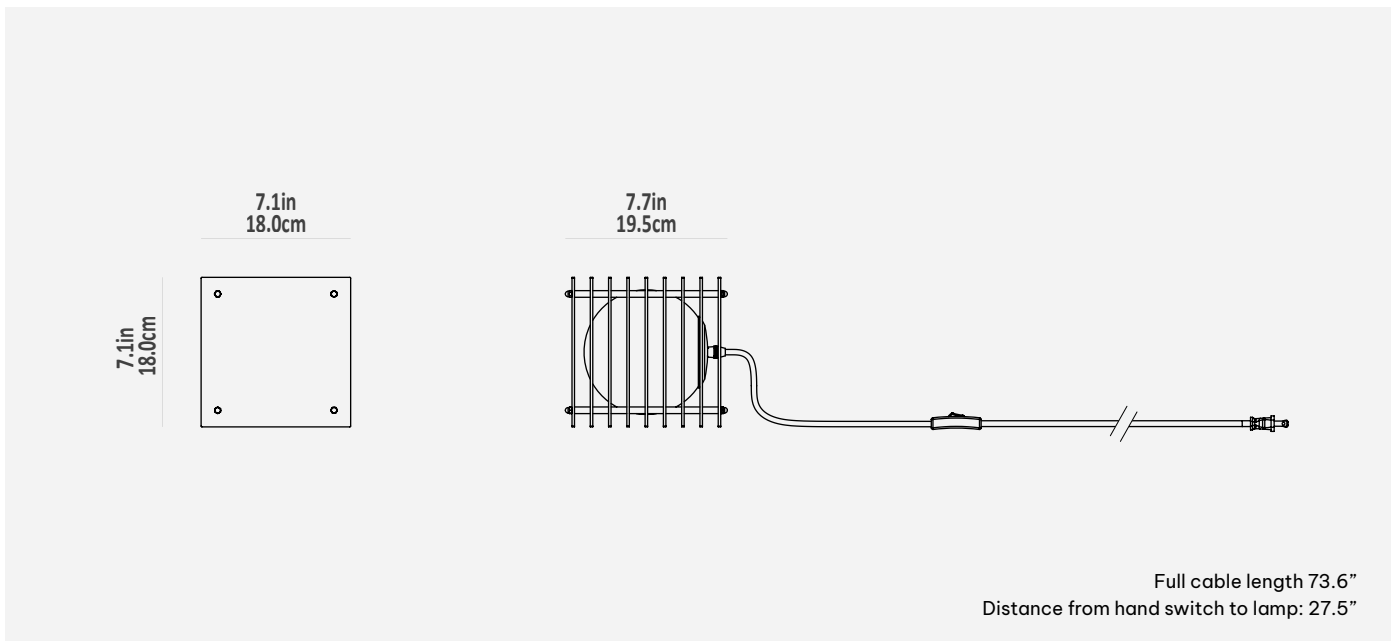

Full cable length 73.6"
Distance from hand switch to lamp: 27.5"

Name	Lớp
Size	Small square
SKU	ACT0202-NRTL
Dimensions	L7.68" x W7.09" x H7.09" inches
Materials	Casted acrylic, stainless steel, matte opal glass
Colors	See casted acrylic colors on the right >>>
Light bulb	E26 G45 LED (1pc included) <i>Included light bulb is warm white (3000 Kelvin) for all Lớp. only Lớp in BLue Acrylic come with a red bulb light. Supplied bulb light is not covered by warranty.</i>
Cable length	73.6" inches
Switch	in-line on/off hand switch
Plug	Polarized two pins, type A
Certifications	UL 153 CSA C22.2 No. 250.4
Net weight	3.3 lbs
Gross weight	7.7 lbs
Packaging	L10.63" x W10.63" x H12.4" inches
Country of origin	Vietnam

Name	Lớp
Size	Big square
SKU	ACT0219-NRTL
Dimensions	L10.04" x W9.45" x H9.45" inches
Materials	Casted acrylic, stainless steel, matte opal glass
Colors	See casted acrylic colors on the right >>>
Light bulb	E26 G45 LED (1pc included) <i>Included light bulb is warm white (3000 Kelvin) for all Lớp, only Lớp in BLue Acrylic come with a red bulb light. Supplied bulb light is not covered by warranty.</i>
Cable length	73.6" inches
Switch	in-line on/off hand switch
Plug	Polarized two pins, type A
Certifications	UL 153 CSA C22.2 No. 250.4
Net weight	5.3 lbs
Gross weight	11.5 lbs
Packaging	L13.39" x W13.39" x H15.75" inches
Country of origin	Vietnam