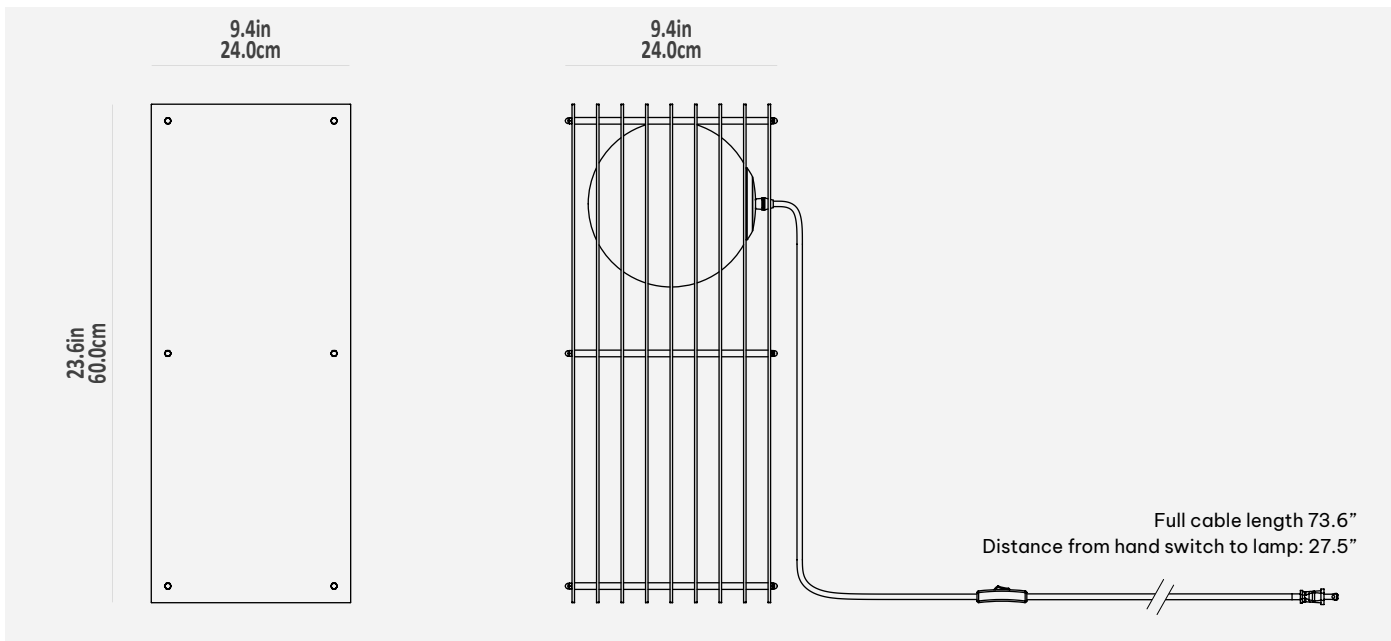

Name	Lớp
Size	Big square
SKU	ACT0219-NRTL
Dimensions	L10.04" x W9.45" x H9.45" inches
Materials	Casted acrylic, stainless steel, matte opal glass
Colors	See casted acrylic colors on the right >>>
Light bulb	E26 G45 LED (1pc included) <i>Included light bulb is warm white (3000 Kelvin) for all Lớp, only Lớp in BLue Acrylic come with a red bulb light. Supplied bulb light is not covered by warranty.</i>
Cable length	73.6" inches
Switch	in-line on/off hand switch
Plug	Polarized two pins, type A
Certifications	UL 153 CSA C22.2 No. 250.4
Net weight	5.3 lbs
Gross weight	11.5 lbs
Packaging	L13.39" x W13.39" x H15.75" inches
Country of origin	Vietnam

Name	Lớp
Size	Small rectangle
SKU	ACT0203-NRTL
Dimensions	L7.68" x W7.09" x H14.96" inches
Materials	Casted acrylic, stainless steel, matte opal glass
Colors	See casted acrylic colors on the right >>>
Light bulb	E26 G45 LED (1pc included) <i>Included light bulb is warm white (3000 Kelvin) for all Lớp. only Lớp in BLue Acrylic come with a red bulb light. Supplied bulb light is not covered by warranty.</i>
Cable length	73.6" inches
Switch	in-line on/off hand switch
Plug	Polarized two pins, type A
Certifications	UL 153 CSA C22.2 No. 250.4
Net weight	6.2 lbs
Gross weight	12.6 lbs
Packaging	L12.99" x W11.02" x H19.69" inches
Country of origin	Vietnam

Name	Lớp
Size	Big rectangle
SKU	ACF0073-NRTL
Dimensions	L10.04" x W9.45" x H23.62" inches
Materials	Casted acrylic, stainless steel, matte opal glass
Colors	See casted acrylic colors on the right >>>
Light bulb	E26 G45 LED (1pc included) <i>Included light bulb is warm white (3000 Kelvin) for all Lớp, only Lớp in BLue Acrylic come with a red bulb light. Supplied bulb light is not covered by warranty.</i>
Cable length	73.6" inches
Switch	in-line on/off hand switch
Plug	Polarized two pins, type A
Certifications	UL 153 CSA C22.2 No. 250.4
Net weight	11.7 lbs
Gross weight	20.9 lbs
Packaging	L15.35" x W13.39" x H27.56" inches
Country of origin	Vietnam